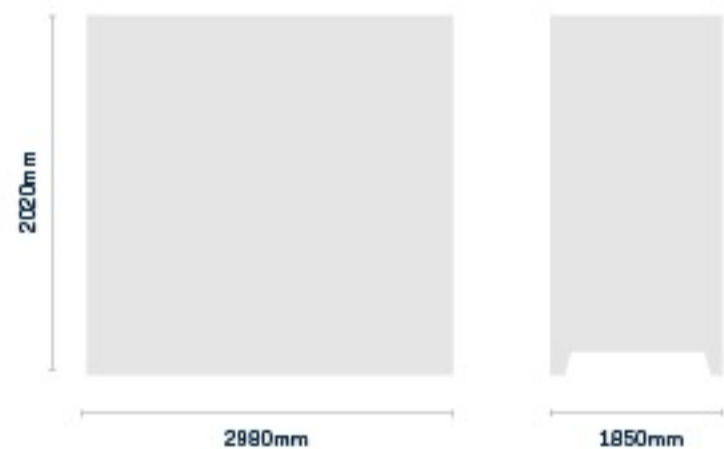

SPECIFICATIONS

Model	Motor Power	Pressure (BAR)	Flow Rates (CFM)
FC1800V	132KW	8	820
		10	671
Decibel Rating	69db		
Fixed/Variable Speed	Variable		
Drive Type	Direct Coupling		
Outlet Size	DN80		
Dimensions L/W/H	2980/1850/2020 MM		
Tank Size	N/A		
Weight	3170KG		
Circuit Breaker Required	270 AMPS		

NOTE: All stocked compressors are 8bar standard.
All Circuit Breakers must be D Curve.

approx. scale