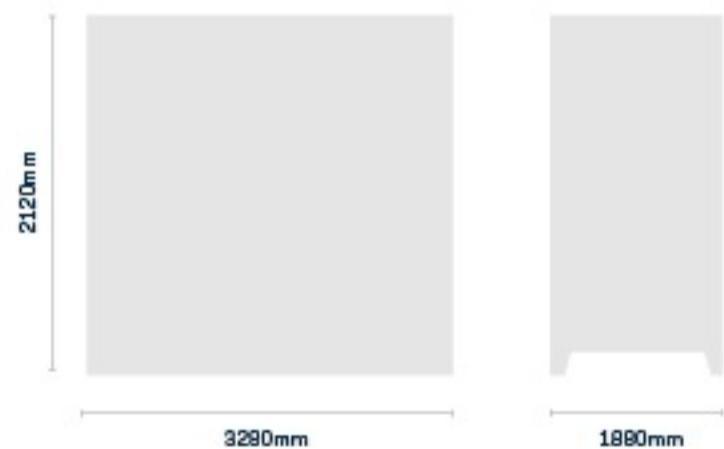

SPECIFICATIONS

Model	Motor Power	Pressure (BAR)	Flow Rates (CFM)
FC2150V	160KW	8	1848
		10	748
Decibel Rating	69db		
Fixed/Variable Speed	Variable		
Drive Type	Direct Coupling		
Outlet Size	DN100		
Dimensions L/W/H	3280/1890/2120 MM		
Tank Size	N/A		
Weight	3580KG		
Circuit Breaker Required	305 AMPS		

NOTE: All stocked compressors are 8bar standard.
All Circuit Breakers must be D Curve.

approx. scale