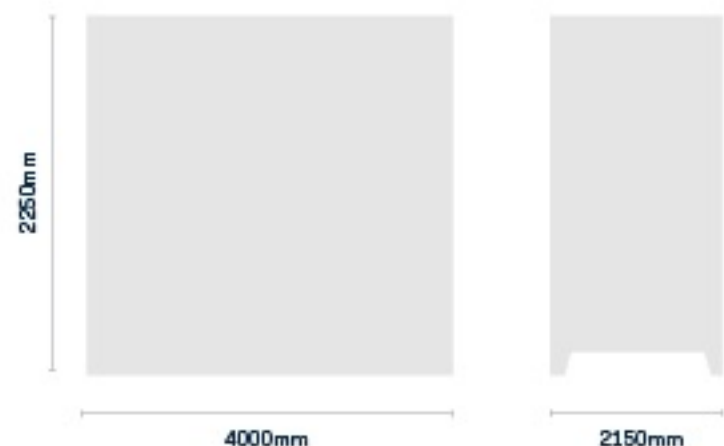

SPECIFICATIONS

Model	Motor Power	Pressure (BAR)	Flow Rates (CFM)
FC3400V	250KW	8	1506
		10	1342
Decibel Rating	69db		
Fixed/Variable Speed	Variable		
Drive Type	Direct Coupling		
Outlet Size	DN125		
Dimensions L/W/H	4000/2150/2250 MM		
Tank Size	N/A		
Weight	6100KG		
Circuit Breaker Required	530 AMPS		

NOTE: All stocked compressors are 8bar standard.
All Circuit Breakers must be D Curve.

approx. scale