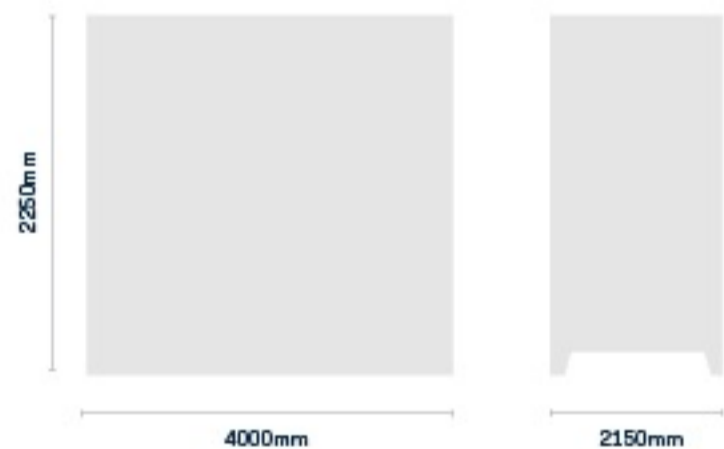

SPECIFICATIONS

Model	Motor Power	Pressure (BAR)	Flow Rates (CFM)
FC3750V	290KW	8	1660
		10	1505
Decibel Rating	69db		
Fixed/Variable Speed	Variable		
Drive Type	Direct Coupling		
Outlet Size	DN125		
Dimensions L/W/H	4000/2150/2250 MM		
Tank Size	N/A		
Weight	6900KG		
Circuit Breaker Required	580 AMPS		

NOTE: All stocked compressors are 8bar standard.
All Circuit Breakers must be D Curve.

approx. scale